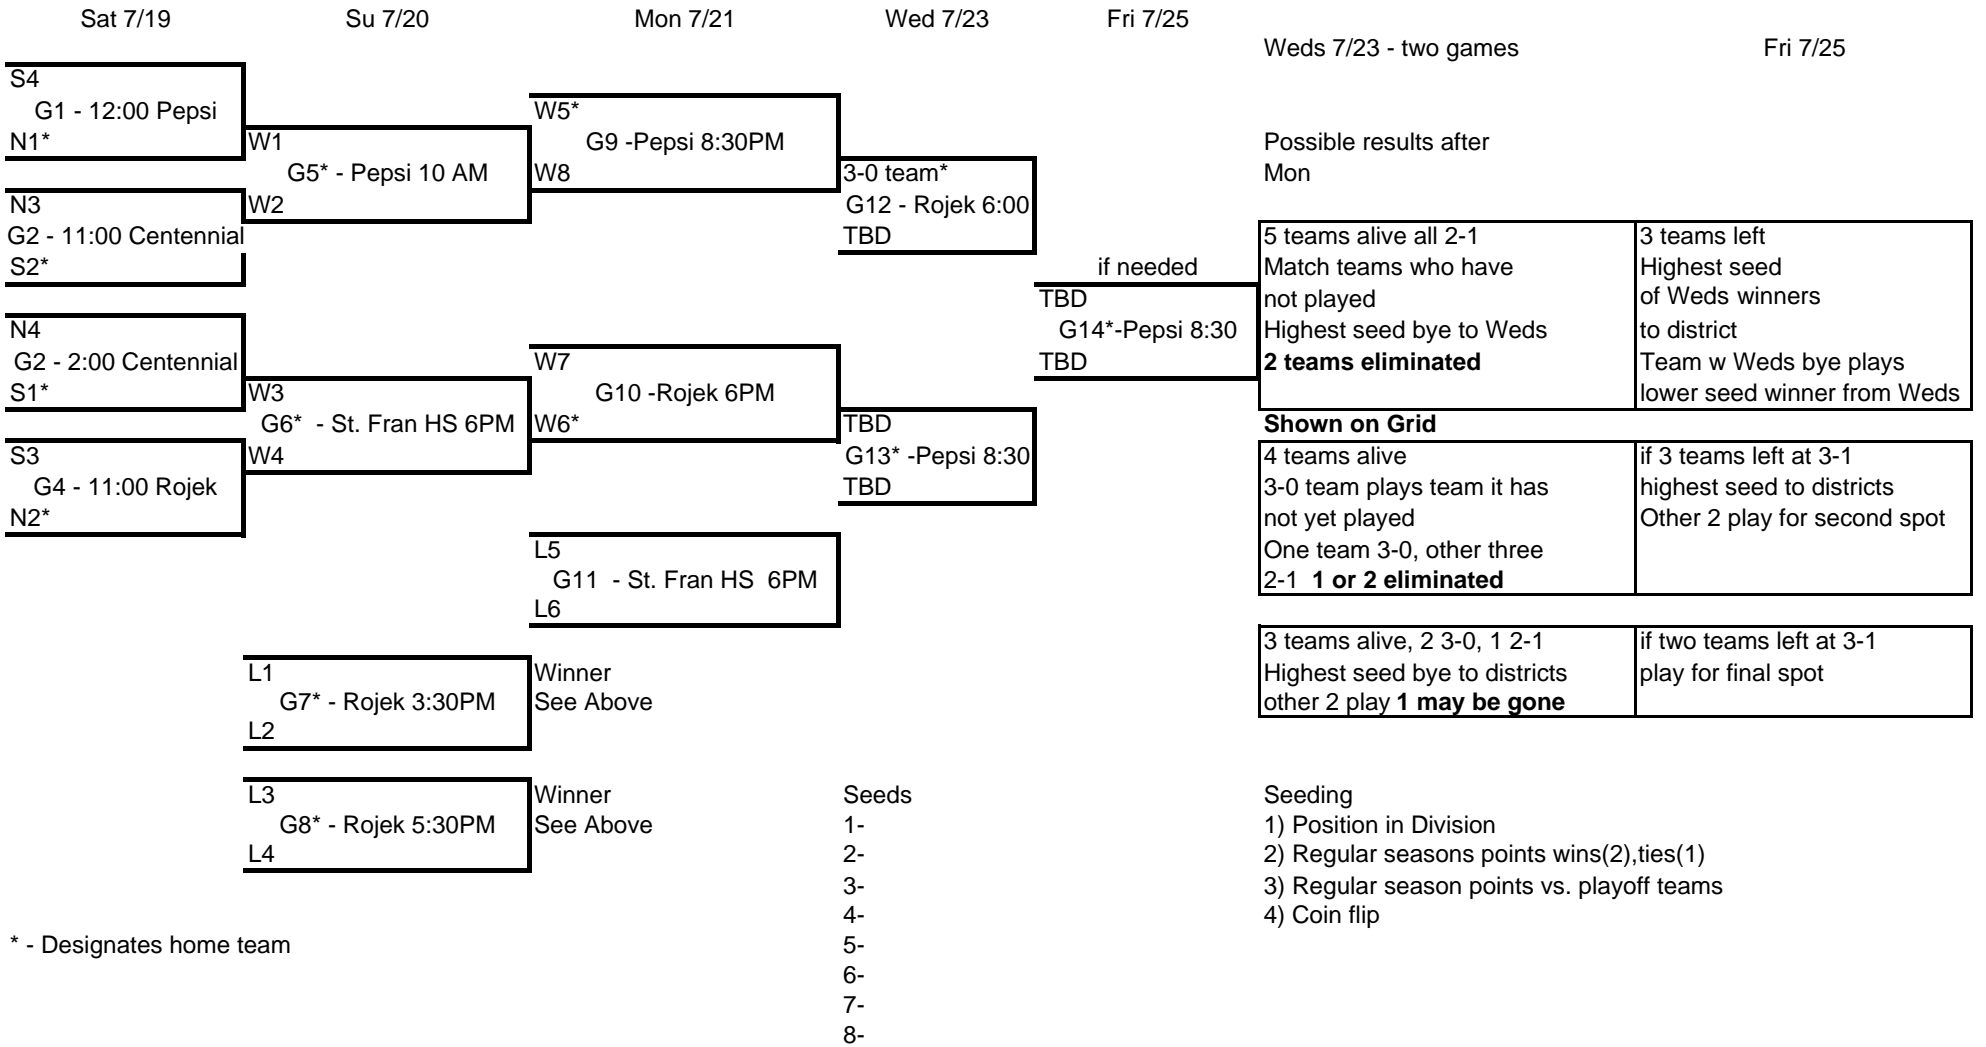

2008 American Legion League Playoffs - Double Elimination Brackets

\* - Designates home team